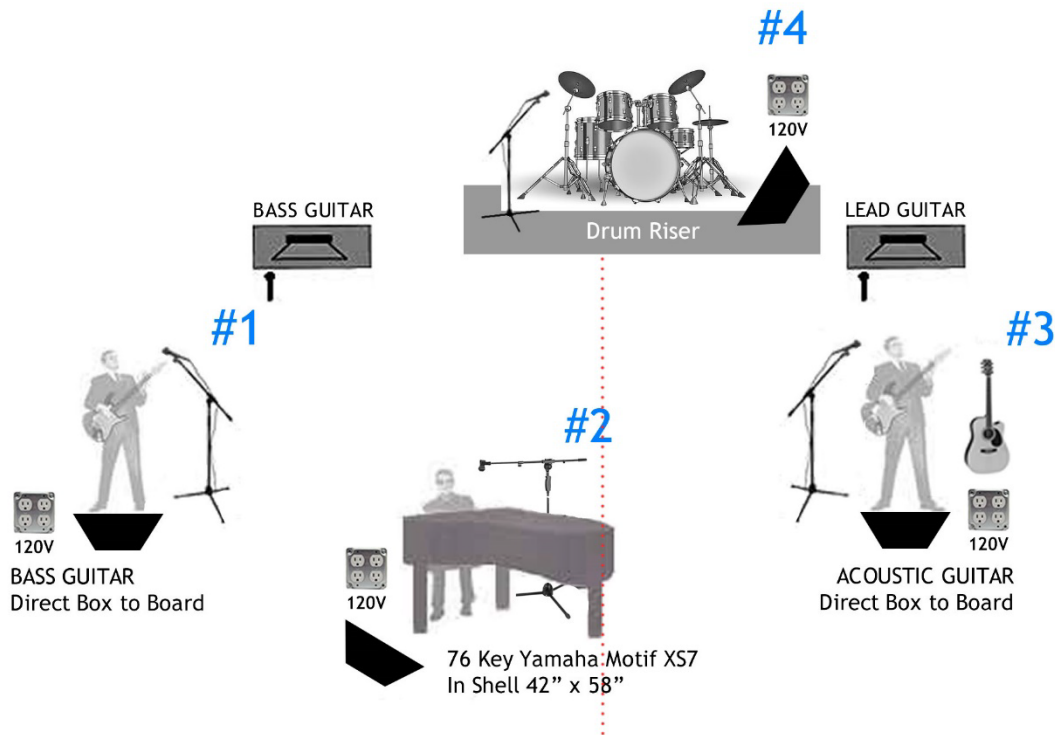

STILL STANDING

A TRIBUTE TO

ELTON JOHN

STAGE PLOT & INPUT LIST

VOCAL

4 SHURE BETA 58A MICS

#1 Bass Guitar - Johnny

#2 Piano - Ben (EJ)

#3 Lead Guitar - Ron

#4 Drums - Brad

5 MONITORS

HALL REVERB/CHORUS EFFECTS

MICS & DIRECT BOXES

#1 1 Bass Direct Box ¼" or Mic

#2 1 Keyboard Direct Box ¼"

#3 1 Electric Guitar Mic
1 Acoustic Guitar Direct Box ¼"

#4 5 Drum Mics
Kick, Snare, High Hat, Rack One, Rack Two

DRUMS

6 Piece Pearl

2 Rack 20" Toms

2 Floor Toms 14"/16"

1 20" Ride Cymbal

2 Crash Cymbals 16"/18"