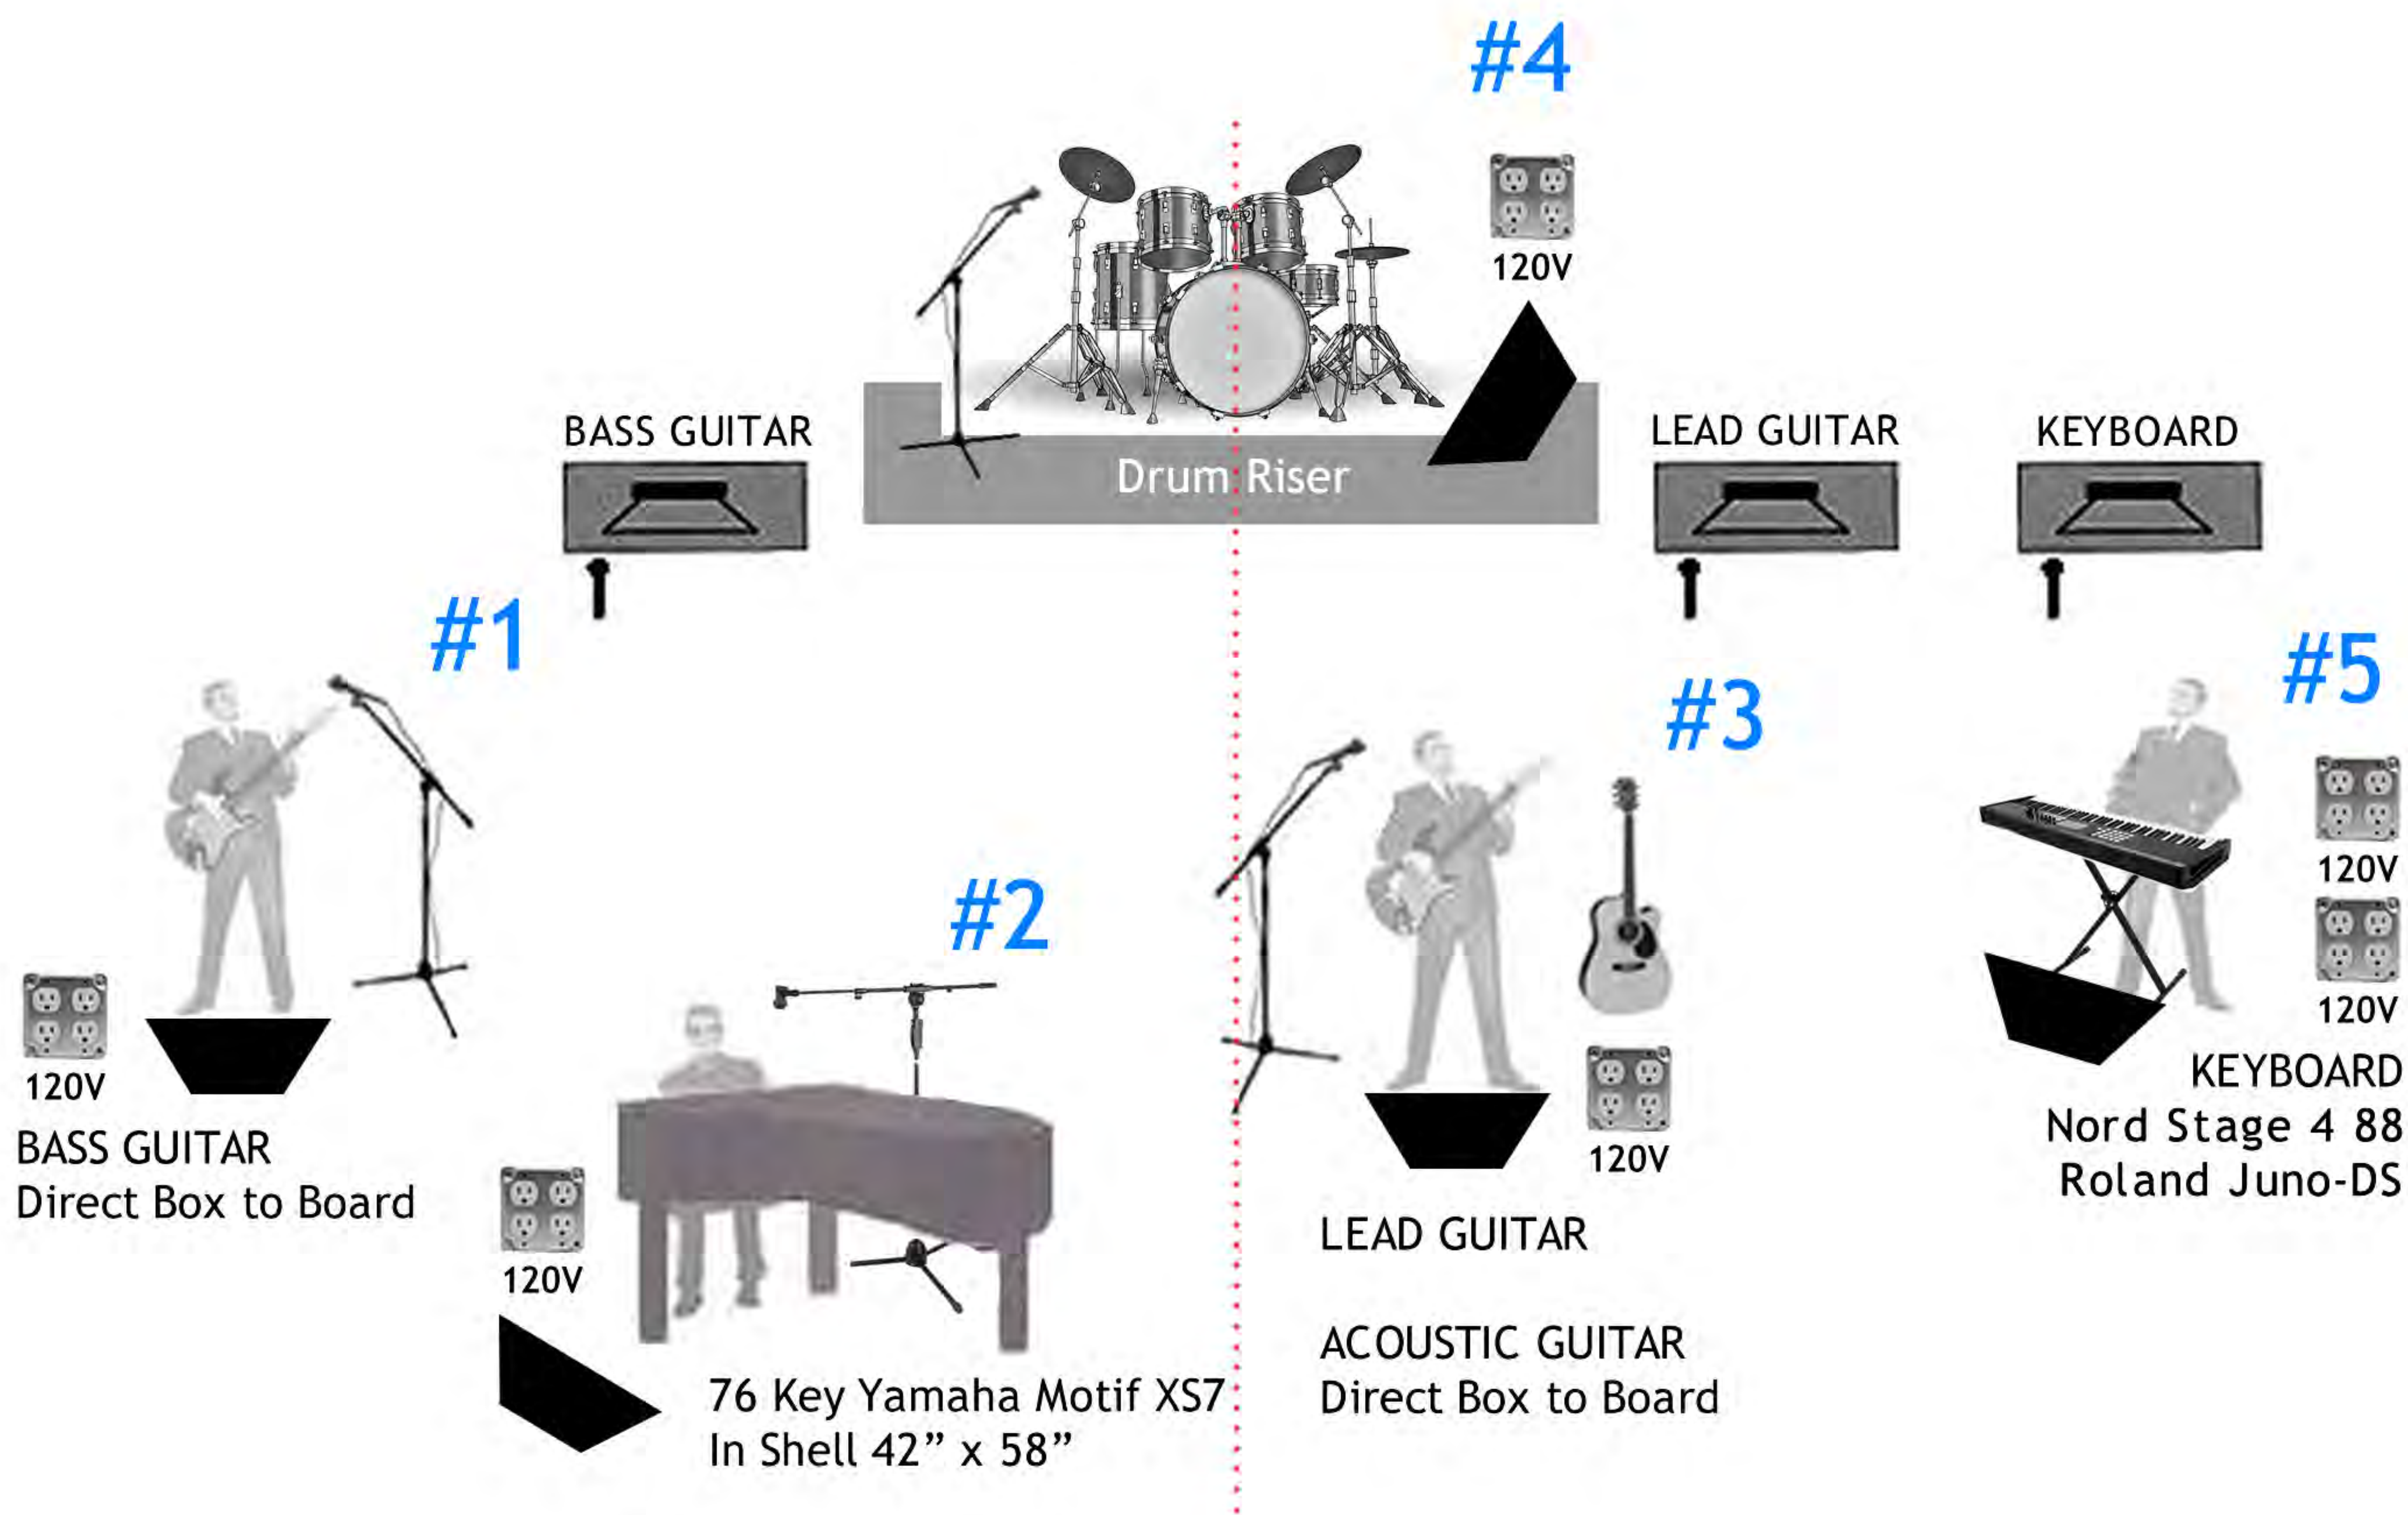

STILL STANDING

A TRIBUTE TO

ELTON JOHN

STAGE PLOT & INPUT LIST

VOCAL

4 SHURE BETA 58A MICS

#1 Bass Guitar - Johnny

#2 Piano - Ben (EJ)

#3 Lead Guitar - Ron

#4 Drums - Brad

5 MONITORS

HALL REVERB/CHORUS EFFECTS

MICS & DIRECT BOXES

#1 1 Bass Direct Box ¼" or Mic

#2 1 Keyboard Direct Box ¼"

#3 1 Electric Guitar Mic
1 Acoustic Guitar Direct Box ¼"

#4 5 Drum Mics
Kick, Snare, High Hat, Rack One, Rack Two

#5 2 Keyboard Direct Box ¼"

DRUMS

6 Piece Pearl

2 Rack 20" Toms

2 Floor Toms 14"/16"

1 20" Ride Cymbal

2 Crash Cymbals 16"/18"