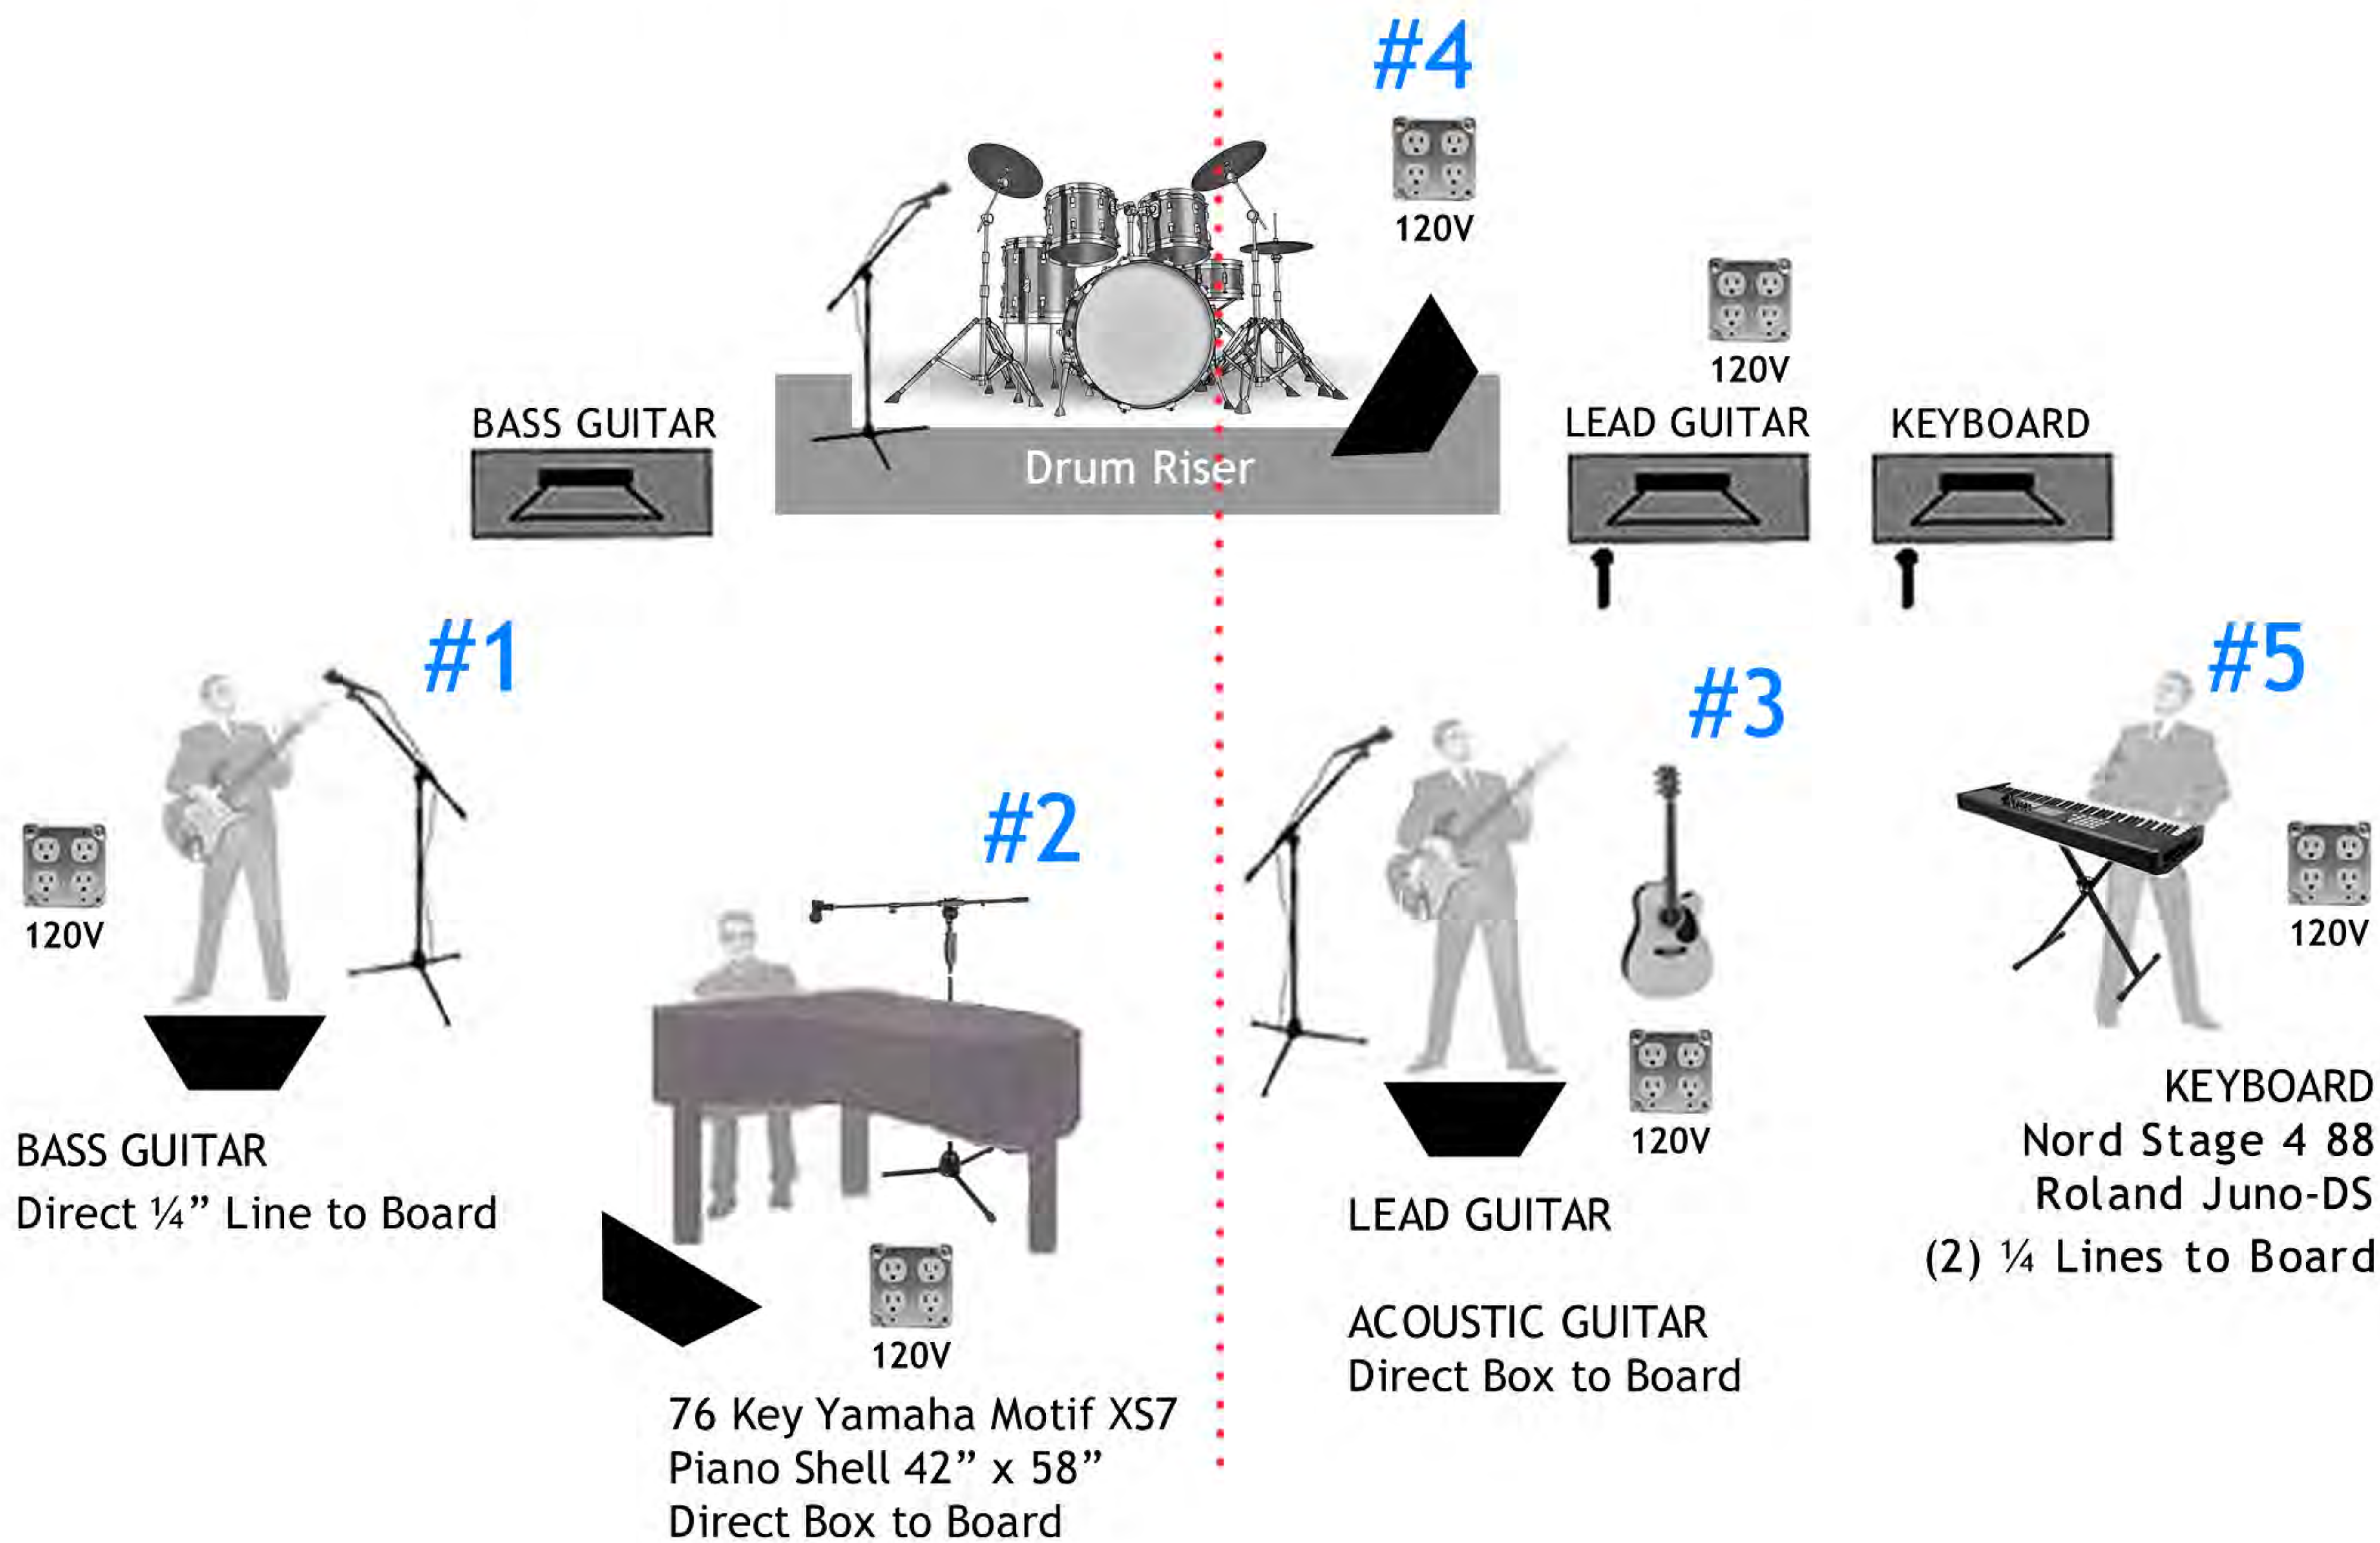

STILL STANDING

A TRIBUTE TO

ELTON JOHN

STAGE PLOT & INPUT LIST

VOCAL

4 SHURE BETA 58A MICS
HALL REVERB/CHORUS EFFECTS

#1 Bass Guitar - Kurt
#2 Piano - Ben (Elton John)
#3 Lead Guitar - Ron
#4 Drums - Brad

4 MONITORS

INSTRUMENTS

#1 1 Bass Direct Line 1/4"
#2 1 Piano Direct Box to Board 1/4"
#3 1 Electric Guitar Mic
1 Acoustic Guitar Direct Box 1/4"
#4 5 Drum Mics
Kick, Snare, High Hat,
Rack Toms, Floor Toms
#5 2 Keyboard Direct Lines 1/4"

DRUMS

6 Piece Ludwig
2 Rack Toms 12"/13"
2 Floor Toms 14"/16"
1 Ride Cymbal 20"
2 Crash Cymbals 14"/18"
1 Kick 22"